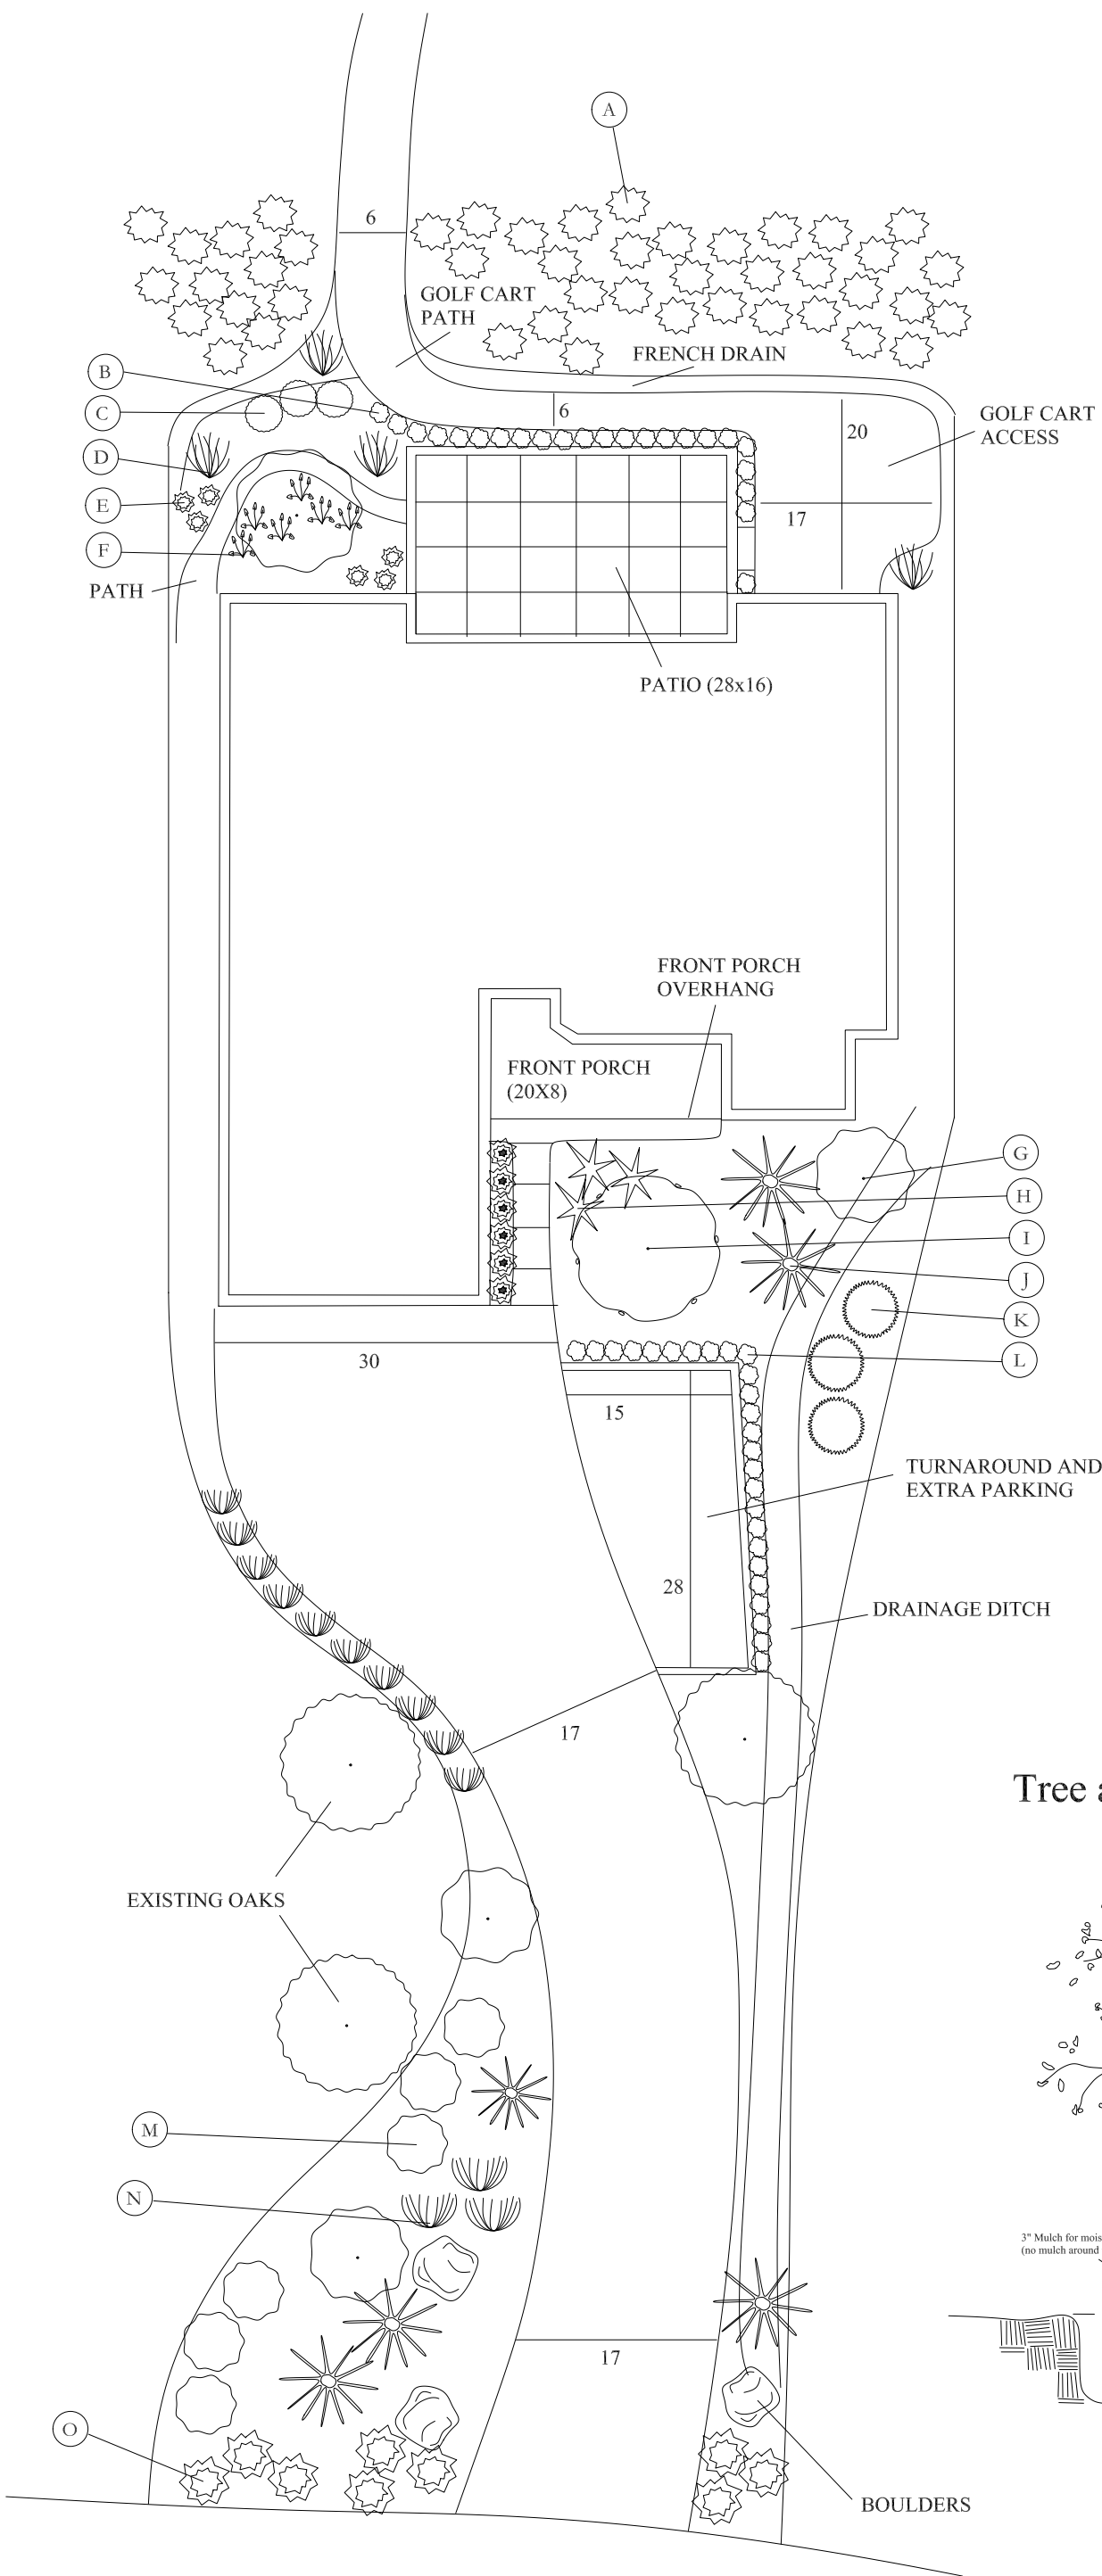

Designed for Carl Franklin
 Designed by Bryan Leslie for Pro1 Design
 Scale: 1" = 22'

Tree and Shrub Planting